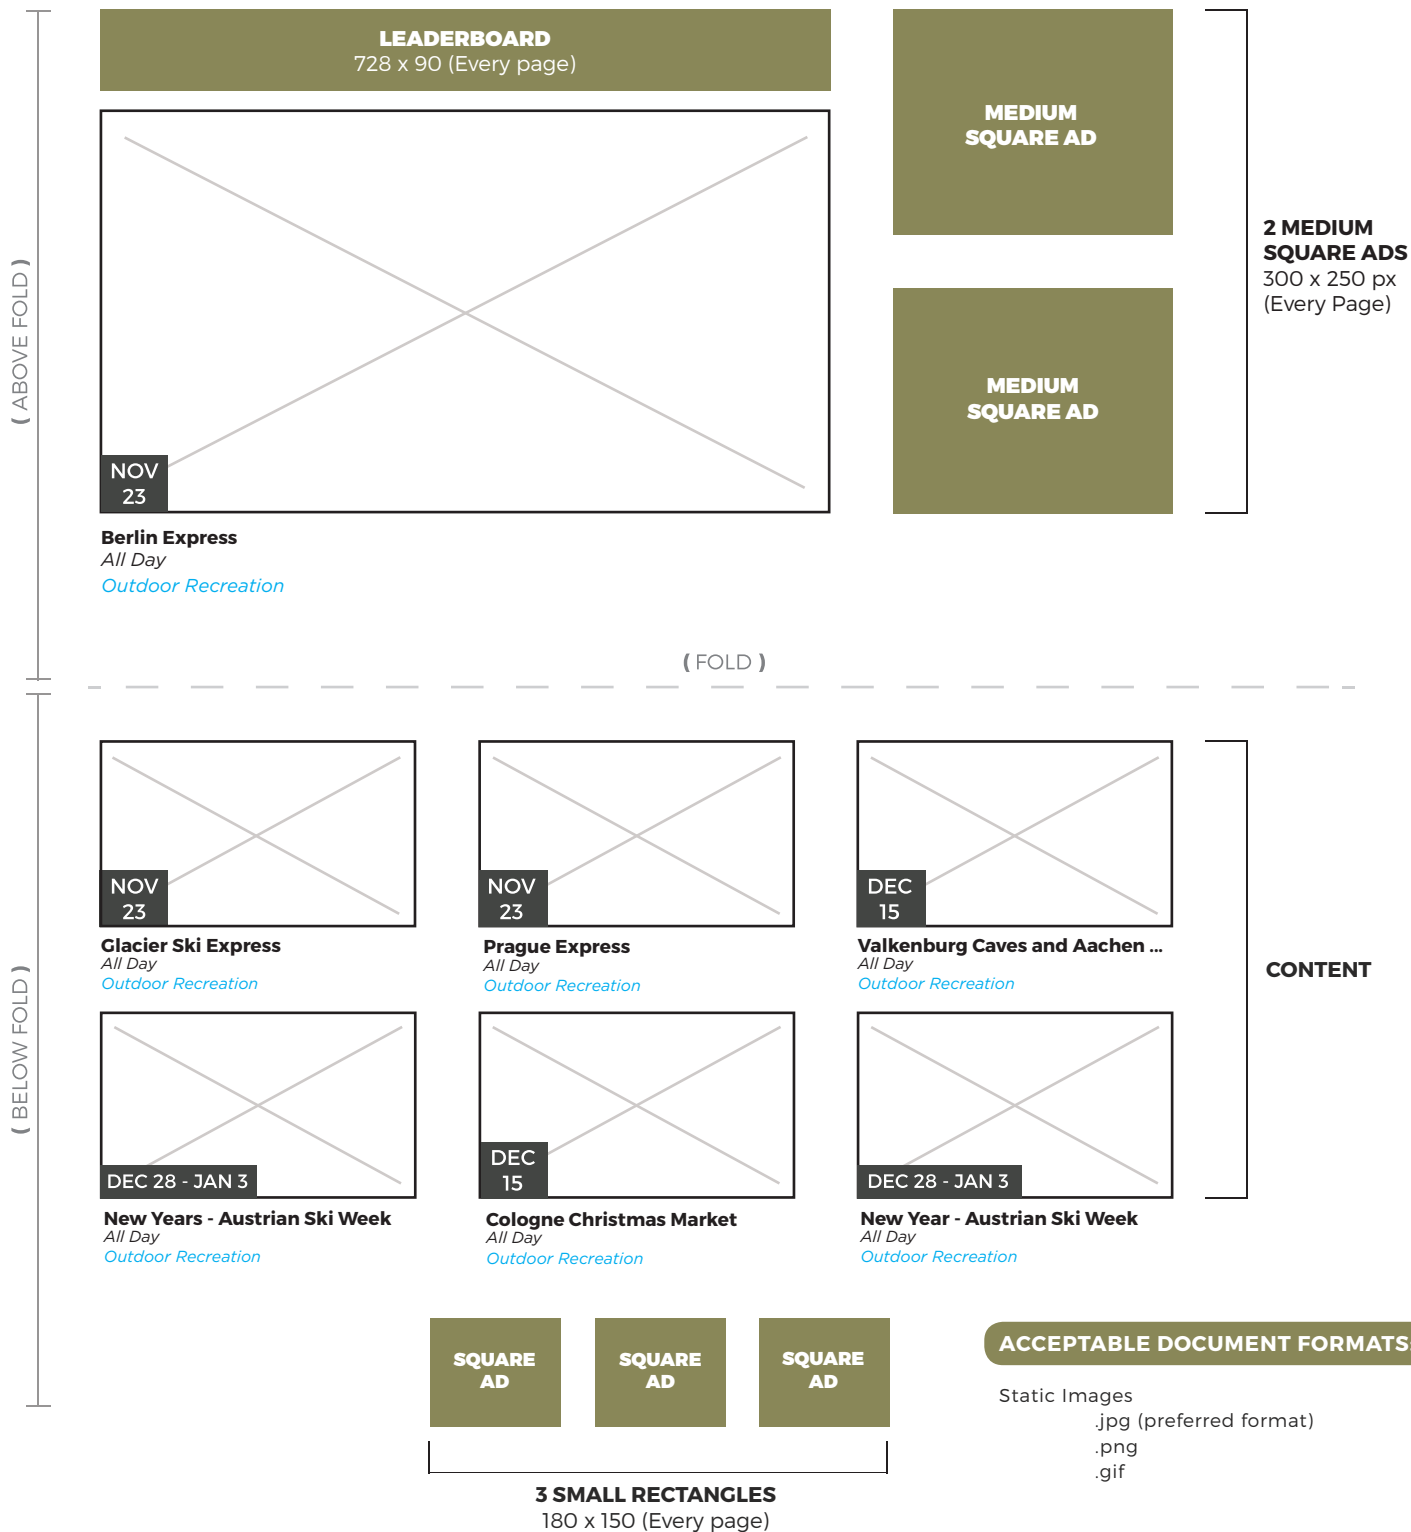

U.S. ARMY INSTALLATION MANAGEMENT COMMAND

ADVERTISING SPECIFICATIONS

GARRISON WEBSITE (DESKTOP)

EX: ARMYMWR.COM/DUGWAY

ADS CHANGE EACH TIME PAGE IS REFRESHED 10 AD SLOTS PER PAGE.

*Ads at 750 x 421 px need web copy for a page within.

SPONSORED CLOCK

420 x 236 (400 x 216)

SPONSORED WEATHER/AD

1080 x 236 (1060 x 216)

TILE AD 1

420 x 96 (400 x 76)

TILE AD 2

420 x 96 (400 x 76)

FORT KNOX
1600 x 900 px

Does follow a
standard
aspect
ratio.

**USAG
HAWAII**
800 x 240 px

Does **not** follow a
standard aspect ratio.

**USAG
HAWAII**
600 x 200 px

Used for
Nehelani

**FORT
CARSON**
500 x 278 px

**FORT
HAMILTON**
225x180
160x50
150x40

FORT HOOD
360x60
180x150
180x105

**FORT
HUACHUCA**
200x90

FORT MCCOY
280x165
180x120
160x90