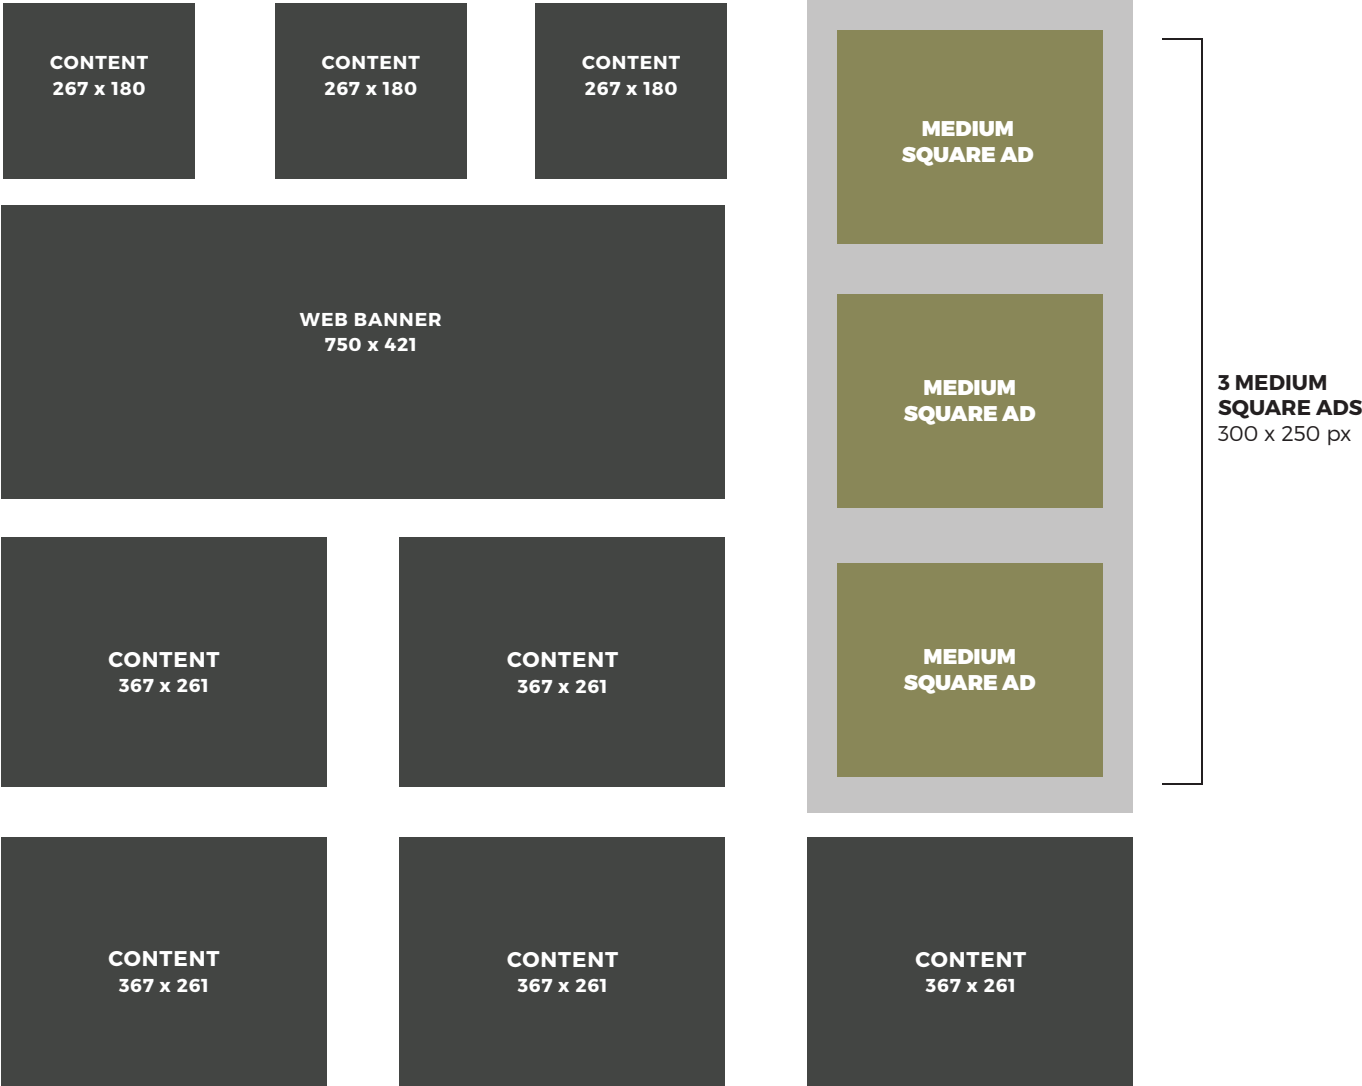

U.S. ARMY INSTALLATION MANAGEMENT COMMAND

ADVERTISING SPECIFICATIONS

ARMY MWR HEADQUARTERS WEBSITE

ARMYMWR.COM

HOME PAGE DESKTOP